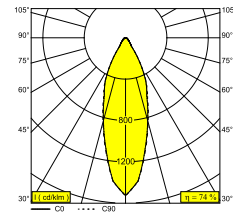

[View on website](#)

General info

LOCATION	indoor
INSTALLATION	Ceiling Recessed
CUTOUT SHAPE/SIZE (MM)	round - 76
RECESSED DEPTH (MM)	90
THICKNESS OF MOUNTING SURFACE (MM)	min.5
INGRESS PROTECTION	IP20
WEIGHT (KG)	0.2
ADJUSTABILITY	non adjustable
INFORMATION	REFLECTOR FL-33° EXCL.LED POWER SUPPLY 350-500mA-DC

Electrical info

CLASS	III
DIM TYPE	depending on power supply
ENERGY CLASS	E
CERTIFICATES	CB, EAC, ENEC, EPD, LCA

Lightsource info

LIGHTSOURCE NAME	LED
LIGHTSOURCE	LED array 5,8-8,6W / CRI>90 (R9: 60) / 2700K / 753-1041lm
TM-30 VALUES	rf: 89 / Rg: 100
SDCM	SDCM1
RISKGROUP	RG1
LM80	L90B10 > 50000
BEAMANGLE	33°
LED TECHNICS (LIGHT SOURCE)	1041lm // 8,6W // 121lm/W
LED TECHNICS (LUMINAIRE)	768lm // 9,9W // 78lm/W

Requirements

LED POWER SUPPLY 350 / 500mA-DC DIM