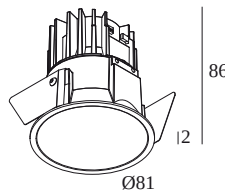

[View on website](#)

General info

LOCATION	indoor
INSTALLATION	Ceiling Recessed
CUTOUT SHAPE/SIZE (MM)	round - 76
RECESSED DEPTH (MM)	90
THICKNESS OF MOUNTING SURFACE (MM)	min.5
INGRESS PROTECTION	IP20
WEIGHT (KG)	0.2
ADJUSTABILITY	non adjustable
INFORMATION	REFLECTOR FL-33° EXCL.LED POWER SUPPLY 350-500mA-DC

Min current | Max current

300 48 350 ED1 LED POWER CONVERTER 48V-DC to 350 mA-DC / 15W DIM1

1

Dimtype: 1-10V

Cutout dimension (mm): 30

300 48 350 ED5 LED POWER CONVERTER 48V-DC to 350 mA-DC / 15W DIM5

1

Dimtype: DALI

Cutout dimension (mm): 45

300 48 350 MDL LED POWER CONVERTER 48V-DC to 350 mA-DC / 15W MDL

1

Dimtype: non-dimmable

Cutout dimension (mm): 30

300 48 350 WDL LED POWER CONVERTER 48V-DC to 350 mA-DC / 15W WDL

1

Dimtype: DALI

Cutout dimension (mm): 45

300 48 500 MDL LED POWER CONVERTER 48V-DC to 500 mA-DC / 22W MDL

1

Dimtype: non-dimmable

Cutout dimension (mm): 30

300 48 500 WDL LED POWER CONVERTER 48V-DC to 500 mA-DC / 22W WDL