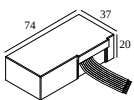

1

Dimtype: WDL = wireless dimmable

Cutout dimension (mm): 45

300 48 500 ED1 LED POWER CONVERTER 48V-DC to 500 mA-DC / 22W DIM1

1

Dimtype: 1-10V

Cutout dimension (mm): 30

300 48 500 ED5 LED POWER CONVERTER 48V-DC to 500 mA-DC / 22W DIM5

1

Dimtype: DALI

Cutout dimension (mm): 45

300 48 500 MDL LED POWER CONVERTER 48V-DC to 500 mA-DC / 22W MDL

1

Dimtype: non-dimmable

Cutout dimension (mm): 30

300 48 500 WDL LED POWER CONVERTER 48V-DC to 500 mA-DC / 22W WDL

1

Dimtype: WDL = wireless dimmable

Cutout dimension (mm): 45

DELTALIGHT

DEEP RINGO LED 92733

202 272 811 922 BRAT

300 90 61 LED POWER SUPPLY MULTI-POWER DIM6

2 | 2