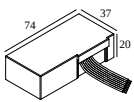

Min current | Max current

300 48 350 ED1 LED POWER CONVERTER 48V-DC to 350 mA-DC / 15W DIM1

1

Dimtype: 1-10V

Cutout dimension (mm): 30

300 48 350 ED5 LED POWER CONVERTER 48V-DC to 350 mA-DC / 15W DIM5

1

Dimtype: DALI

Cutout dimension (mm): 45

300 48 350 MDL LED POWER CONVERTER 48V-DC to 350 mA-DC / 15W MDL

1

Dimtype: non-dimmable

Cutout dimension (mm): 30

300 48 350 WDL LED POWER CONVERTER 48V-DC to 350 mA-DC / 15W WDL